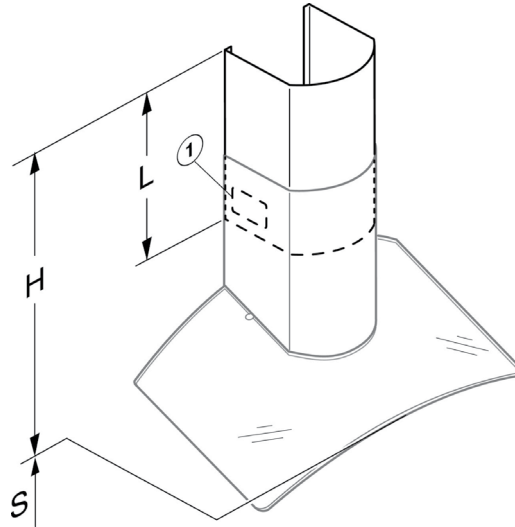

24" HOOD CHIMNEY EXTENSION FOR DA 249

DATK 249-2-610

24" Hood Chimney Extension DATK 249-2-610

DATK 249-2-610:

L = 24" (610 mm)

Standard unit height H

Air Extraction: 28³/₁₆" - 38" (716 - 966 mm)

Recirculation: 33" - 42" (836 - 1066 mm)

Height H with chimney extension Kit:

Air Extraction: 37¹⁵/₁₆" - 47¹³/₁₆" (964 - 1314 mm)

Recirculation: 42¹¹/₁₆" - 51³/₄" (1084 - 1314 mm)

(1) Air outlet installed upwards for recirculation mode